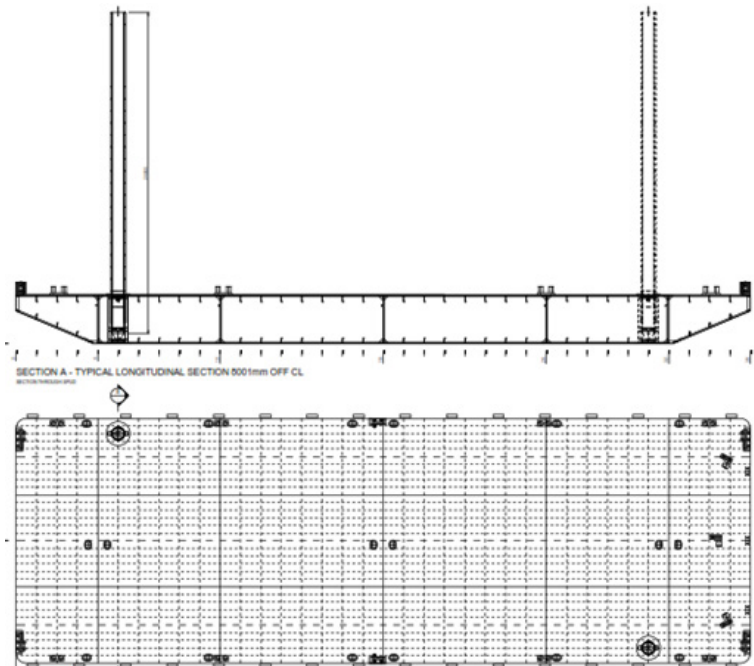

ATTENTION! ALL MARINA USERS

North Pier Construction

Important Safety Information

You will be aware that construction has commenced on our North Pier project. Preparatory work has been under way for some weeks along the Northern breakwater with pile driving and other activity.

- Very soon a **large construction barge** will arrive and work will begin on the new breakwater creating **potential hazards** for vessels navigating the **Marina entrance**. We ask you to take **special care** at the entrance once this work begins.
- It is expected the barge will arrive in the **last week of February** with work scheduled to begin on **3rd March**.
- The image below shows the approximate initial position of the barge but **this may vary**.
- This is a preliminary notice. We will keep you all fully informed throughout the construction period.

We thank you for your patience.

CALLIOPE

Construction Piling Barge

Name:	Calliope
Type:	Construction Piling Barge
Class:	ABS
Operator:	Heron Construction Company Ltd
Official Number:	860169
Year Built:	2011
Gross tonnage:	942 GRT
Nett tonnage:	277 NRT
Displacement:	522 tonne
Dead Weight:	2175 DWT
Length overall:	54.88
Breadth:	18.30m
Depth:	3.66m
Draft (light ships):	0.60m
Max Draft:	2.86m
Deck Loading:	15 T/m2
Crane Capacity:	Max 250t crawler
Facilities:	1 x 20' Workshop 1 x 20' Stores/DG locker 1 x 20' Office 1 x 20' Lunchroom 1 x 20' Toilet/shower
Spuds:	2 x 914 ^{OD} x 20wt x 20m long
Mooring Winches:	4 x 15 tonne electric mooring winches 250m of 32mm wire rope.
Black Water:	4500 litres
Potable Water:	4500 litres