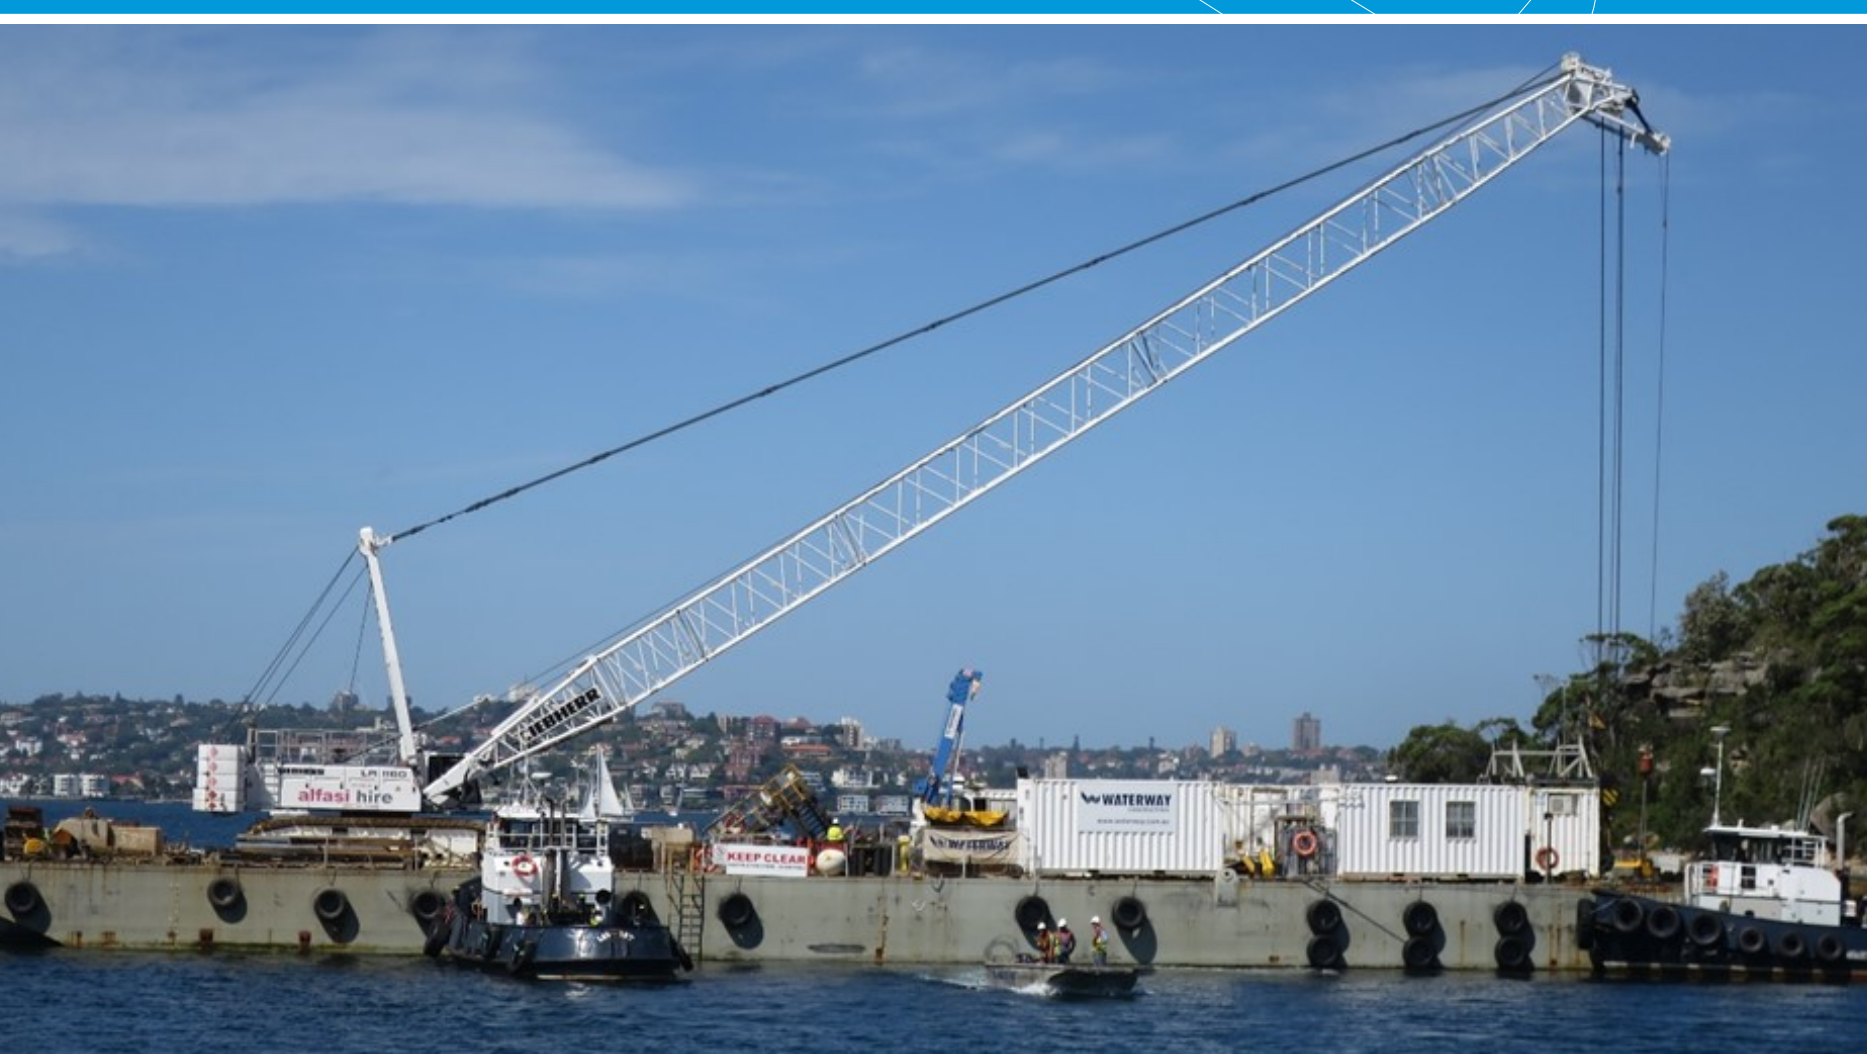

ATTENTION! ALL MARINA USERS

North Pier Construction

Important Safety Information

You will be aware that construction has commenced on our North Pier project. Preparatory work has been under way for some weeks along the Northern breakwater with pile driving and other activity.

- Very soon a **large construction barge** will arrive and work will begin on the new breakwater creating **potential hazards** for vessels navigating the **Marina entrance**. We ask you to take **special care** at the entrance once this work begins.
- It is expected the barge will arrive in the **last week of February** with work scheduled to begin on **3rd March**.
- The image below shows the approximate initial position of the barge but **this may vary**.
- This is a preliminary notice. We will keep you all fully informed throughout the construction period.

Other points to note:

- The construction barge will remain on site for approximately four months.
- As a general safety recommendation we suggest extra care be taken within the Marina, maintaining a strict starboard position in the fairways.
- A second dredging barge is also working in the area.

We thank you for your patience.

CALLIOPE

Construction Piling Barge

Name:	Calliope
Type:	Construction Piling Barge
Class:	ABS
Operator:	Heron Construction Company Ltd
Official Number:	860169
Year Built:	2011
Gross tonnage:	942 GRT
Nett tonnage:	277 NRT
Displacement:	522 tonne
Dead Weight:	2175 DWT
Length overall:	54.88
Breadth:	18.30m
Depth:	3.66m
Draft (light ships):	0.60m
Max Draft:	2.86m
Deck Loading:	15 T/m2
Crane Capacity:	Max 250t crawler
Facilities:	1 x 20' Workshop 1 x 20' Stores/DG locker 1 x 20' Office 1 x 20' Lunchroom 1 x 20' Toilet/shower
Spuds:	2 x 914 ^{OD} x 20wt x 20m long
Mooring Winches:	4 x 15 tonne electric mooring winches 250m of 32mm wire rope.
Black Water:	4500 litres
Potable Water:	4500 litres