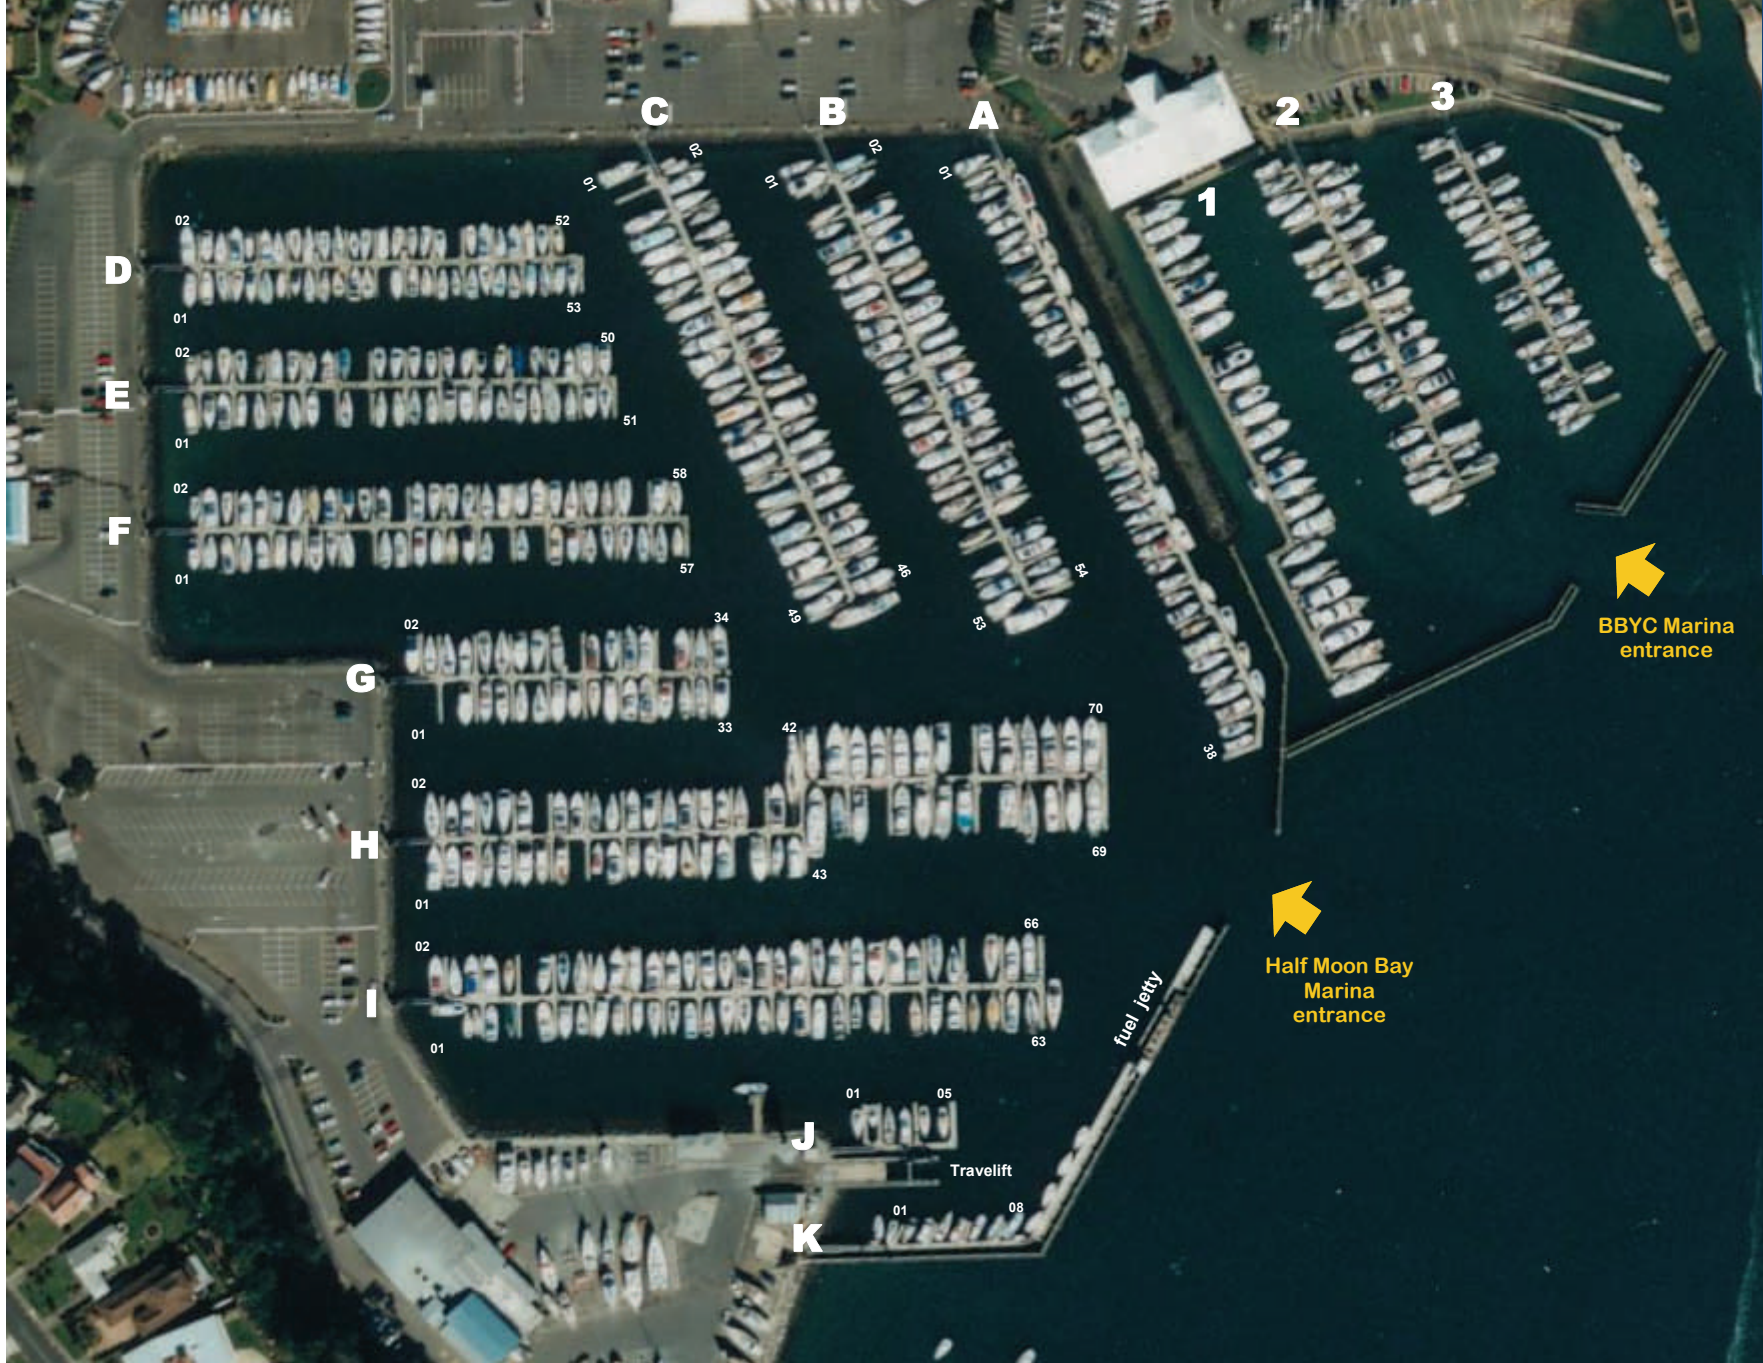

**HALF
MOON
BAY**
marina

Berth size key...

Pier A	01 - 29	35'	10.5m
	30 - 35	40'	12m
	36 - 42	25'	7.5m
Pier B	01A	35'	10.5m
	01 - 53	40'	12m
	54 (end)	80'	24m
Pier C	01A	36'	11m
	odds 01 - 49	45'	13.5m
	evens 02 - 46	40'	12m
	end	80'	24m
Pier D	01 - 53	30'	9m
Pier E	01	40'	12m
	odds 03 - 51	35'	10.5m
	evens 02 - 50	30'	9m
Pier F	01 - 58	35'	10.5m
Pier G	01 - 34	40'	12m
	02A	35'	10.5m
Pier H	01 - 41	40'	12m
	42 - 43	80'	24m
	44 - 70	50'	15m
	Inner	30'	9m
Pier I	01 - 35	35'	10.5m
	37 - 53	40'	12m
	55 - 61	45'	13.5m
	02 - 40	40'	12m
	42 - 66	45'	13.5m
	end	80'	24m
Pier J	01A	30'	9m
	01 - 05	35'	10.5m
Pier K	01 - 08	25'	7.5m

Marina Berths Location Plan